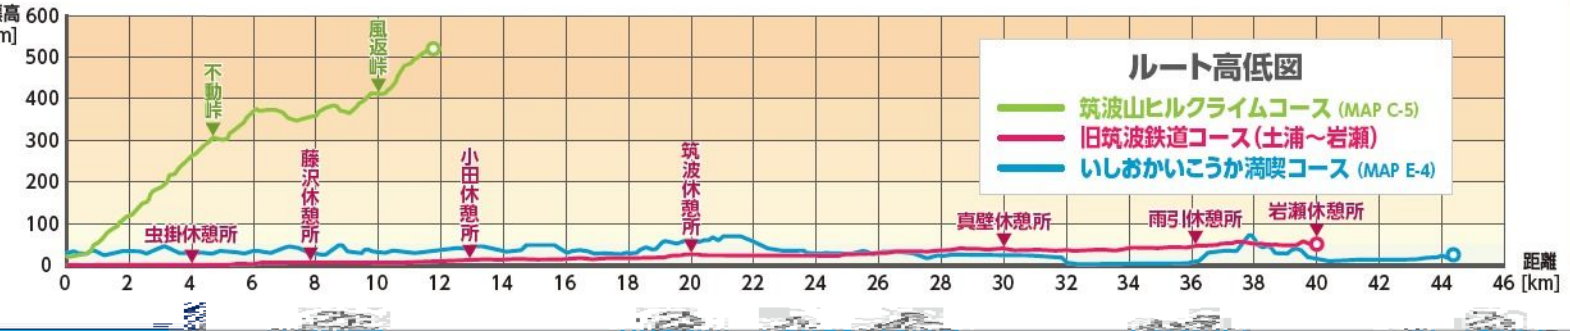

観光いばらき (Tourism Promotion) section with QR code and text encouraging visitors to explore the area.